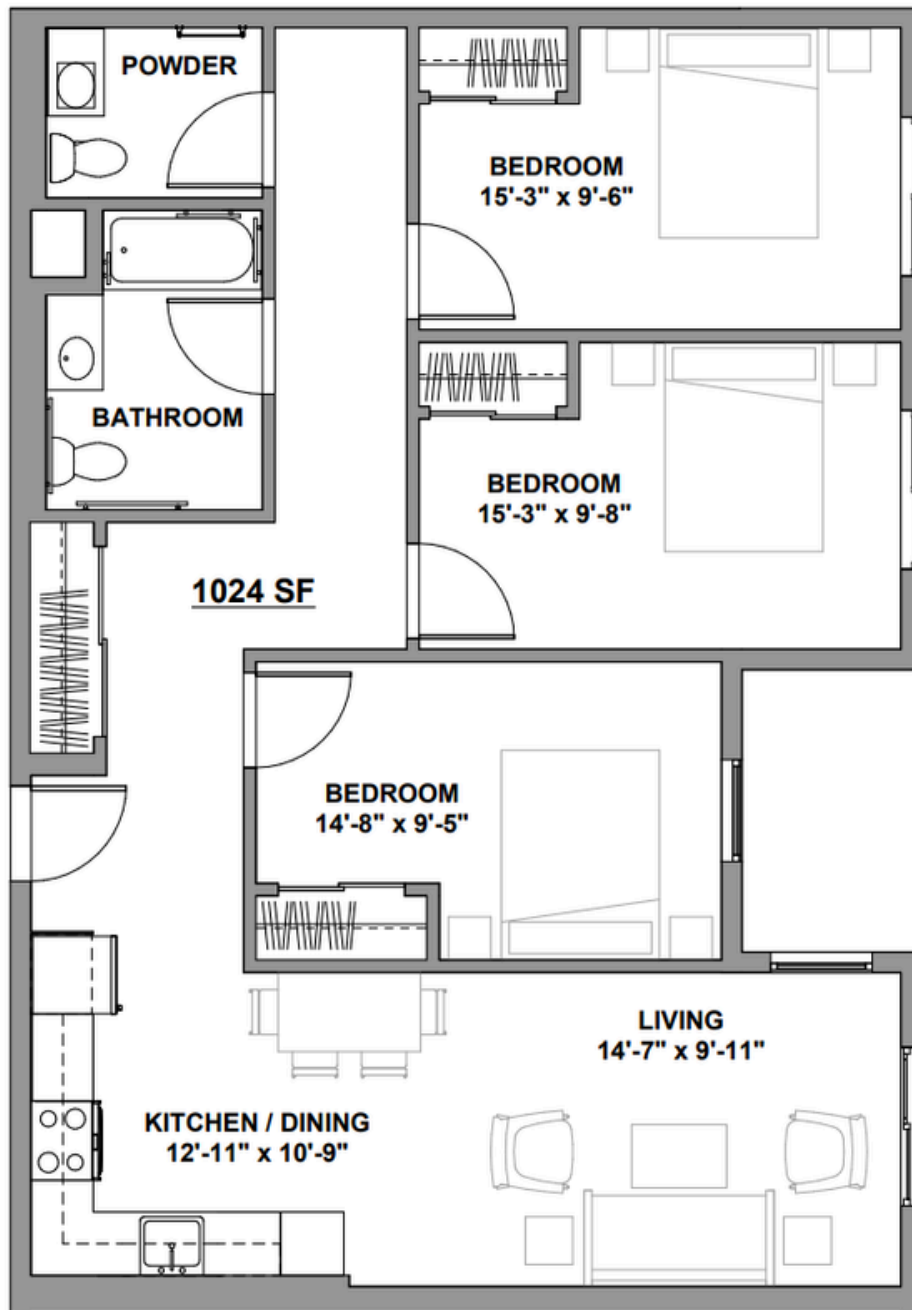

CASA ROSELAND

583 West Avenue, Santa Rosa, CA

This floorplan is for marketing purposes and is to be used as a guide only. Please note this is a sample floor plan with approximate room dimensions, square footages, and features that may vary among individual apartments within each apartment plan type. There are multiple apartment plan types.