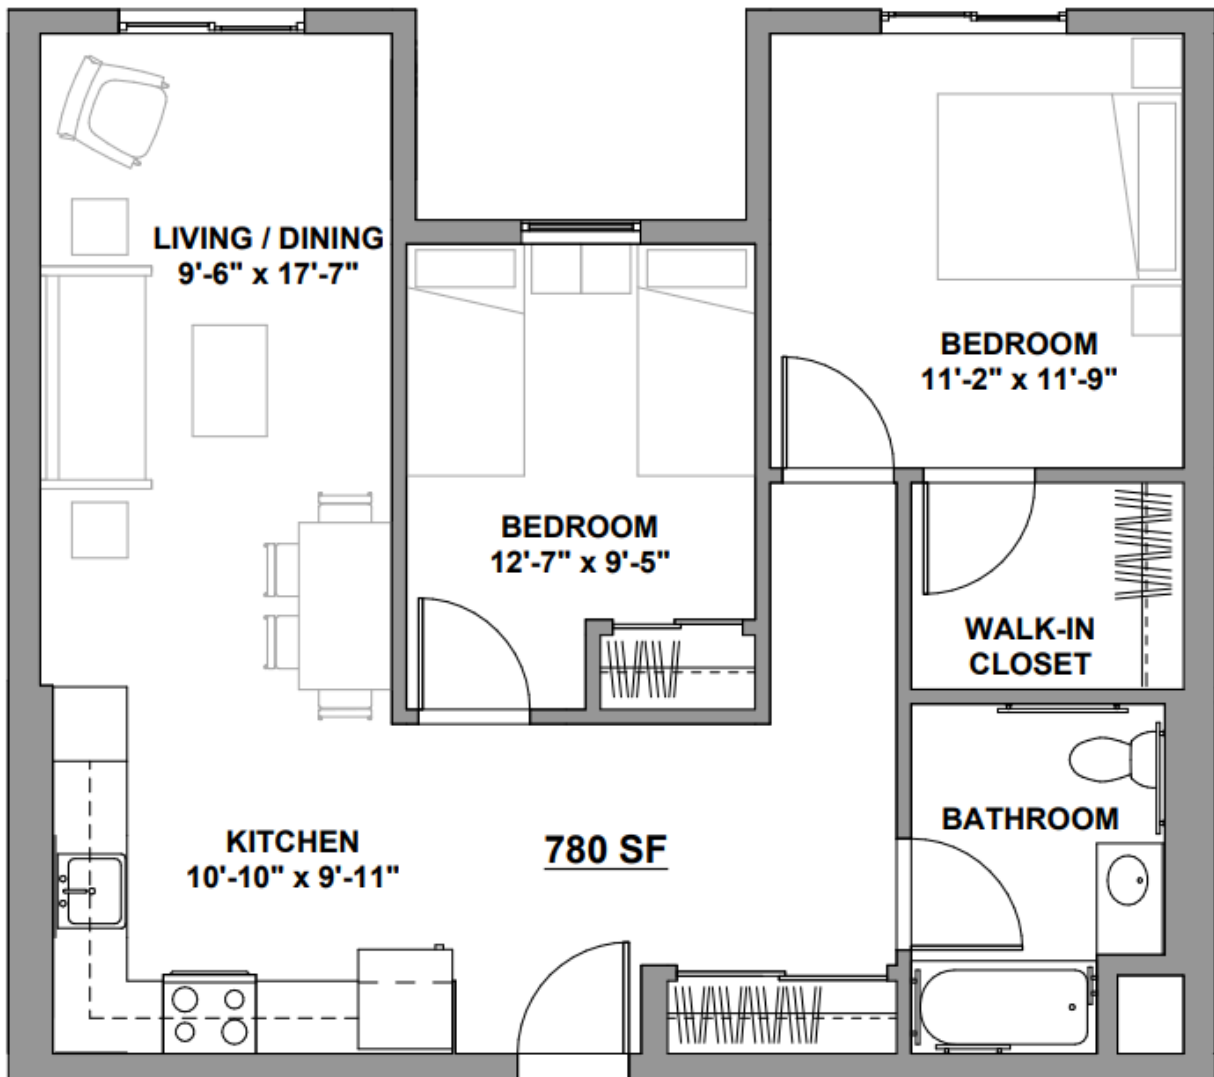

CASA ROSELAND

583 West Avenue, Santa Rosa, CA

This floorplan is for marketing purposes and is to be used as a guide only. Please note this is a sample floor plan with approximate room dimensions, square footages, and features that may vary among individual apartments within each apartment plan type. There are multiple apartment plan types.